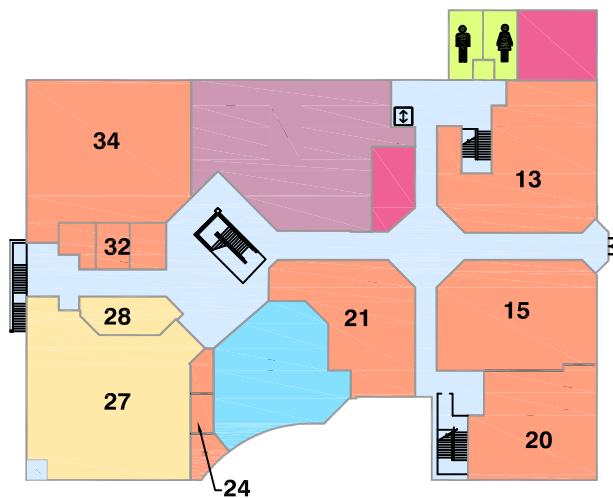

LOWER LEVEL

- 13- ACADEMIC ADVISING SERVICES
- 15- STUDENT SUCCESS PROGRAMS
- 20- STUDENT PUBLICATIONS
- 21- CENTER FOR GLOBAL & MULTICULTURAL
  INITIATIVES
  DIVERSITY & INCLUSION
  INTERNATIONAL PROGRAMS
  STUDY ABROAD
- 24- SCHOOL WIDE ACTIVITIES TEAM (SWAT)
- 27- MEETING ROOM
- 28- MEETING ROOM
- 32- STUDENT GOVERNMENT ASSOCIATION (SGA)
- 34- O-ZONE