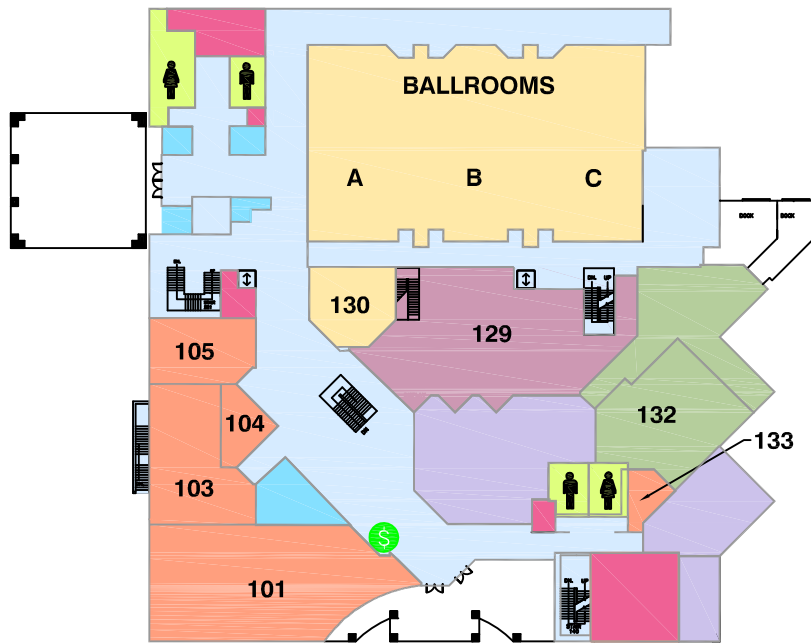

TARLETON STATE UNIVERSITY THOMPSON STUDENT CENTER

SECOND FLOOR

- Building Operations
- Meeting/Conference/Ballrooms
- Offices
- Lounges
- Food
- Dining Area
- Bookstore
- Restroom
- Staircase
- Elevator
- ATM

SECOND FLOOR

- 201- STUDENT ENGAGEMENT
AVP FOR STUDENT LIFE
DUCK CAMP
GREEK LIFE
ORIENTATION
RODEO ACTIVITIES
STUDENT LEADERSHIP PROGRAMS
TRANSITION & FAMILY RELATIONS
- 212- STUDENT HEALTH CENTER
STUDENT COUNSELING CENTER
- 218- CAREER SERVICES
- 219- MEETING ROOM

FIRST FLOOR

MAIN LEVEL

- 101- POST OFFICE
- 103- STUDENT ACTIVITIES
- 104- INFORMATION DESK
- 105- STUDENT LIFE STUDIES
AND JUDICIAL AFFAIRS
- 129- TARLETON CAMPUS STORE
- 130- MEETING ROOM
- 132- TEXAN STAR FOOD COURT
- 133- TARLETON ALTERNATIVE TRANSPORTATION

LOWER LEVEL

LOWER LEVEL

- 13- ACADEMIC ADVISING SERVICES
- 15- STUDENT SUCCESS PROGRAMS
- 20- STUDENT PUBLICATIONS
- 21- CENTER FOR GLOBAL & MULTICULTURAL
INITIATIVES
DIVERSITY & INCLUSION
INTERNATIONAL PROGRAMS
STUDY ABROAD
- 24- SCHOOL WIDE ACTIVITIES TEAM (SWAT)
- 27- MEETING ROOM
- 28- MEETING ROOM
- 32- STUDENT GOVERNMENT ASSOCIATION (SGA)
- 34- O-ZONE