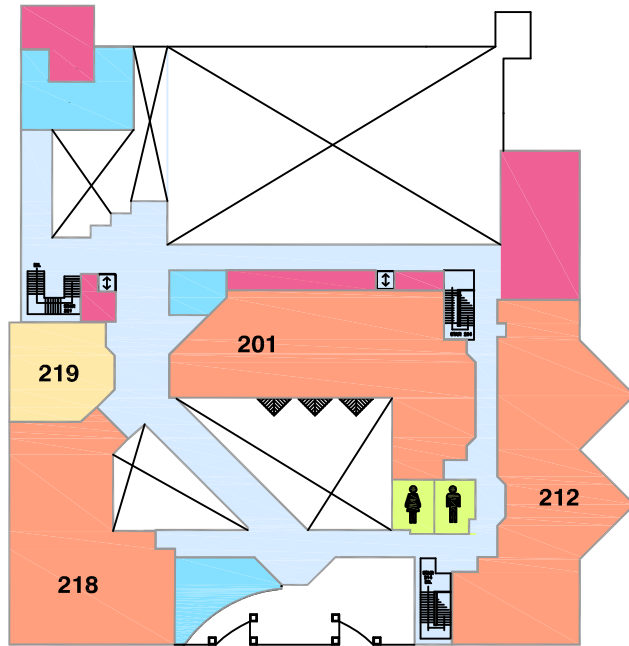

TARLETON STATE UNIVERSITY THOMPSON STUDENT CENTER

SECOND FLOOR

- Building Operations
- Meeting/Conference/Ballrooms
- Offices
- Lounges
- Food
- Dining Area
- Bookstore
- Restroom
- Staircase
- Elevator
- ATM

SECOND FLOOR

- 201- STUDENT ENGAGEMENT
AVP FOR STUDENT LIFE
DUCK CAMP
GREEK LIFE
ORIENTATION
RODEO ACTIVITIES
STUDENT LEADERSHIP PROGRAMS
TRANSITION & FAMILY RELATIONS
- 212- STUDENT HEALTH CENTER
STUDENT COUNSELING CENTER
- 218- CAREER SERVICES
- 219- MEETING ROOM

FIRST FLOOR

MAIN LEVEL

- 101- POST OFFICE
- 103- STUDENT ACTIVITIES
- 104- INFORMATION DESK
- 105- STUDENT LIFE STUDIES
AND JUDICIAL AFFAIRS
- 129- TARLETON CAMPUS STORE
- 130- MEETING ROOM
- 132- TEXAN STAR FOOD COURT
- 133- TARLETON ALTERNATIVE TRANSPORTATION